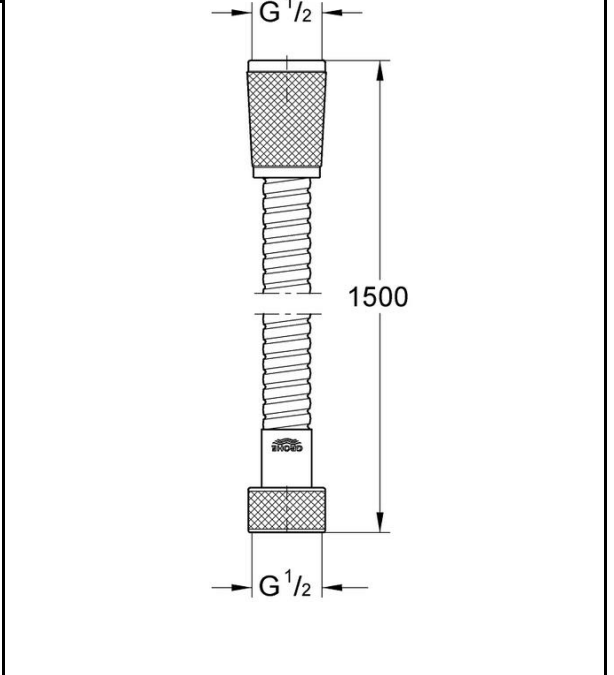

PROJECT		REF		REV	ITEM CODE	
LOCATION		DATE			PAGE	

SANITARY WARE SPECIFICATION SHEET

Item Descriptions	GROHE (Germany) "Relaxaflex Metal Longlife" Metal shower hose 1500mm	Illustration/ Drawing
Model	28143001	
Finish	Chrome Plated	
Material	Metal	
Manufacturer	GROHE Limited	
Brand Origin	Germany	
Supplier	Acme Sanitary Ware Co. Ltd Mr. Eric Wong/ Mr. Wilson Hung	
Contact Tel/Fax	(852) 2388-7171 / (852) 2710-8012	
E-mail	acme@acmesanitary.com.hk	
Website	www.acmesanitary.com.hk	

Relaxaflex Metal Longlife
Metal shower hose 1500

- 1500 mm
- material: metal
- **GROHE Long-Life** strengthened model
- pressure resistance up to 16 bar
- tensile strength 750 N
- heat resistance 75°C
- AntiFold bendproof
- universal connection G 1/2" x 1/2"
- **GROHE ProGrip** with knurl structure
- **GROHE Long-Life** finish

GROHE
ENJOY WATER®

28143001

28143LS1

28143KS1

Colour options:

- 001 StarLight Chrome
- LS1 MoonWhite
- KS1 Velvet Black

Note:

* All information of the above is for the reference only. No prior notice is made if any changes.